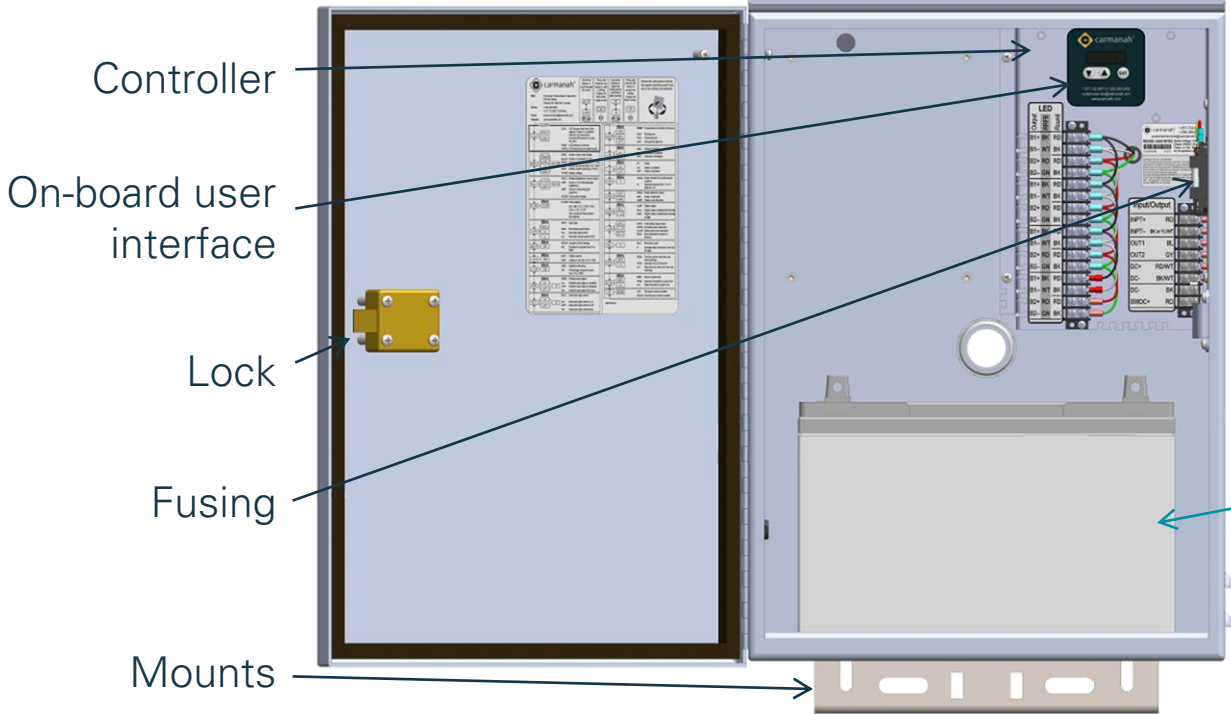

# G Cabinet – Solar vs. AC

## AC-Powered

Optional wireless

Optional software-based scheduler

Optional 3<sup>rd</sup> party devices

Terminal blocks

Cabinet shell, drip shield, sealing